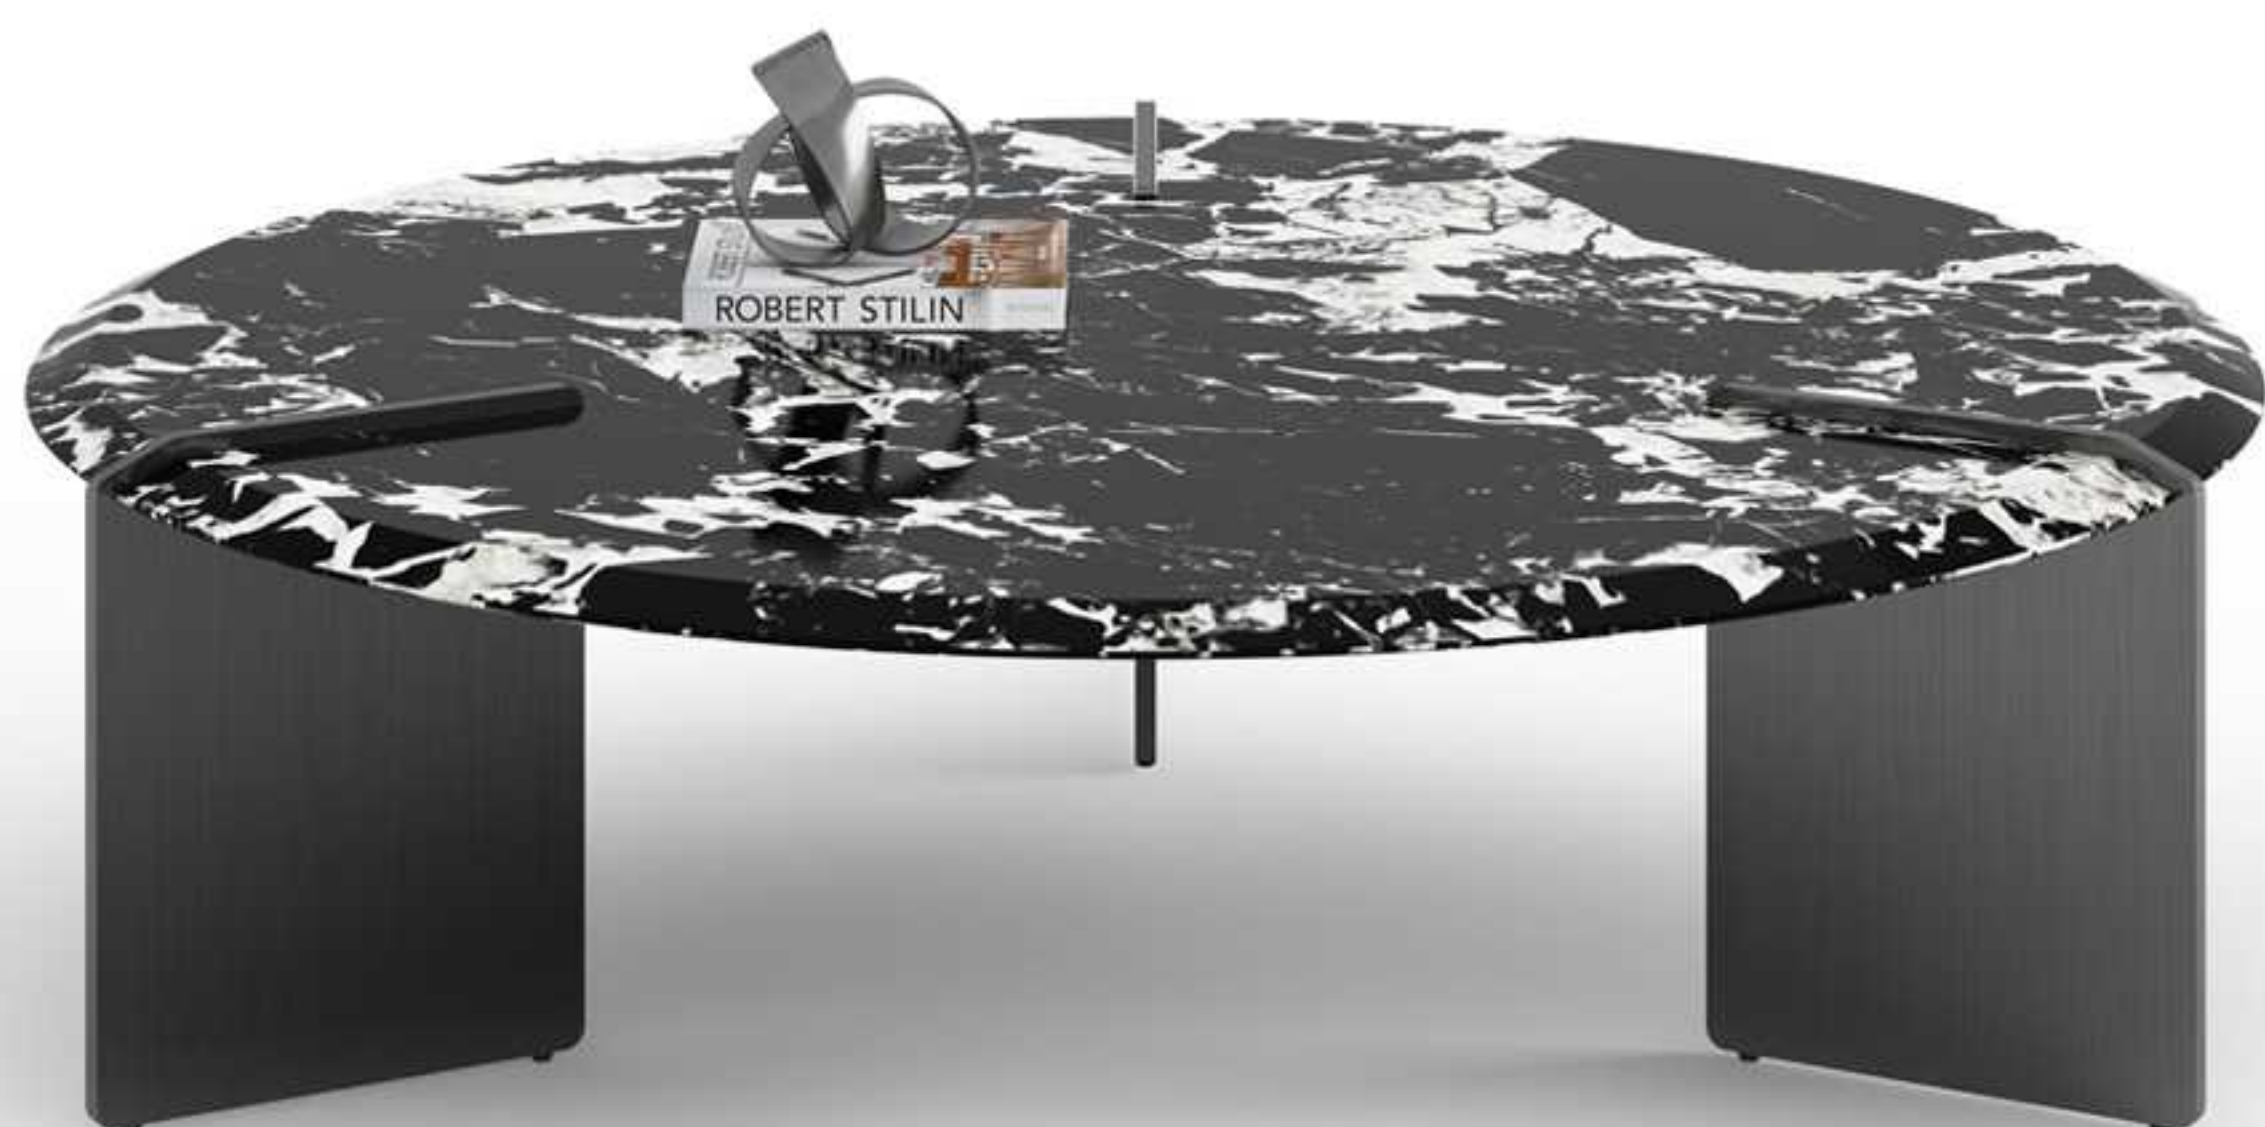

SIMPLE LINES, EXTRAVAGANT AND SIMPLE SHAPES COLLIDE WITH METAL,
WHICH IS TRUE, COMFORTABLE AND WITHOUT LOSING TEXTURE CREATE A FASHIONABLE, ELEGANT AND HIGH-QUALITY
ITALIAN FURNITURE LIFE

ARISTOCRATIC CHOICE SUITABLE FOR THE UPPER CLASS IN PURSUIT OF COMFORT

KC-2208茶几: 1100*1100*320mm