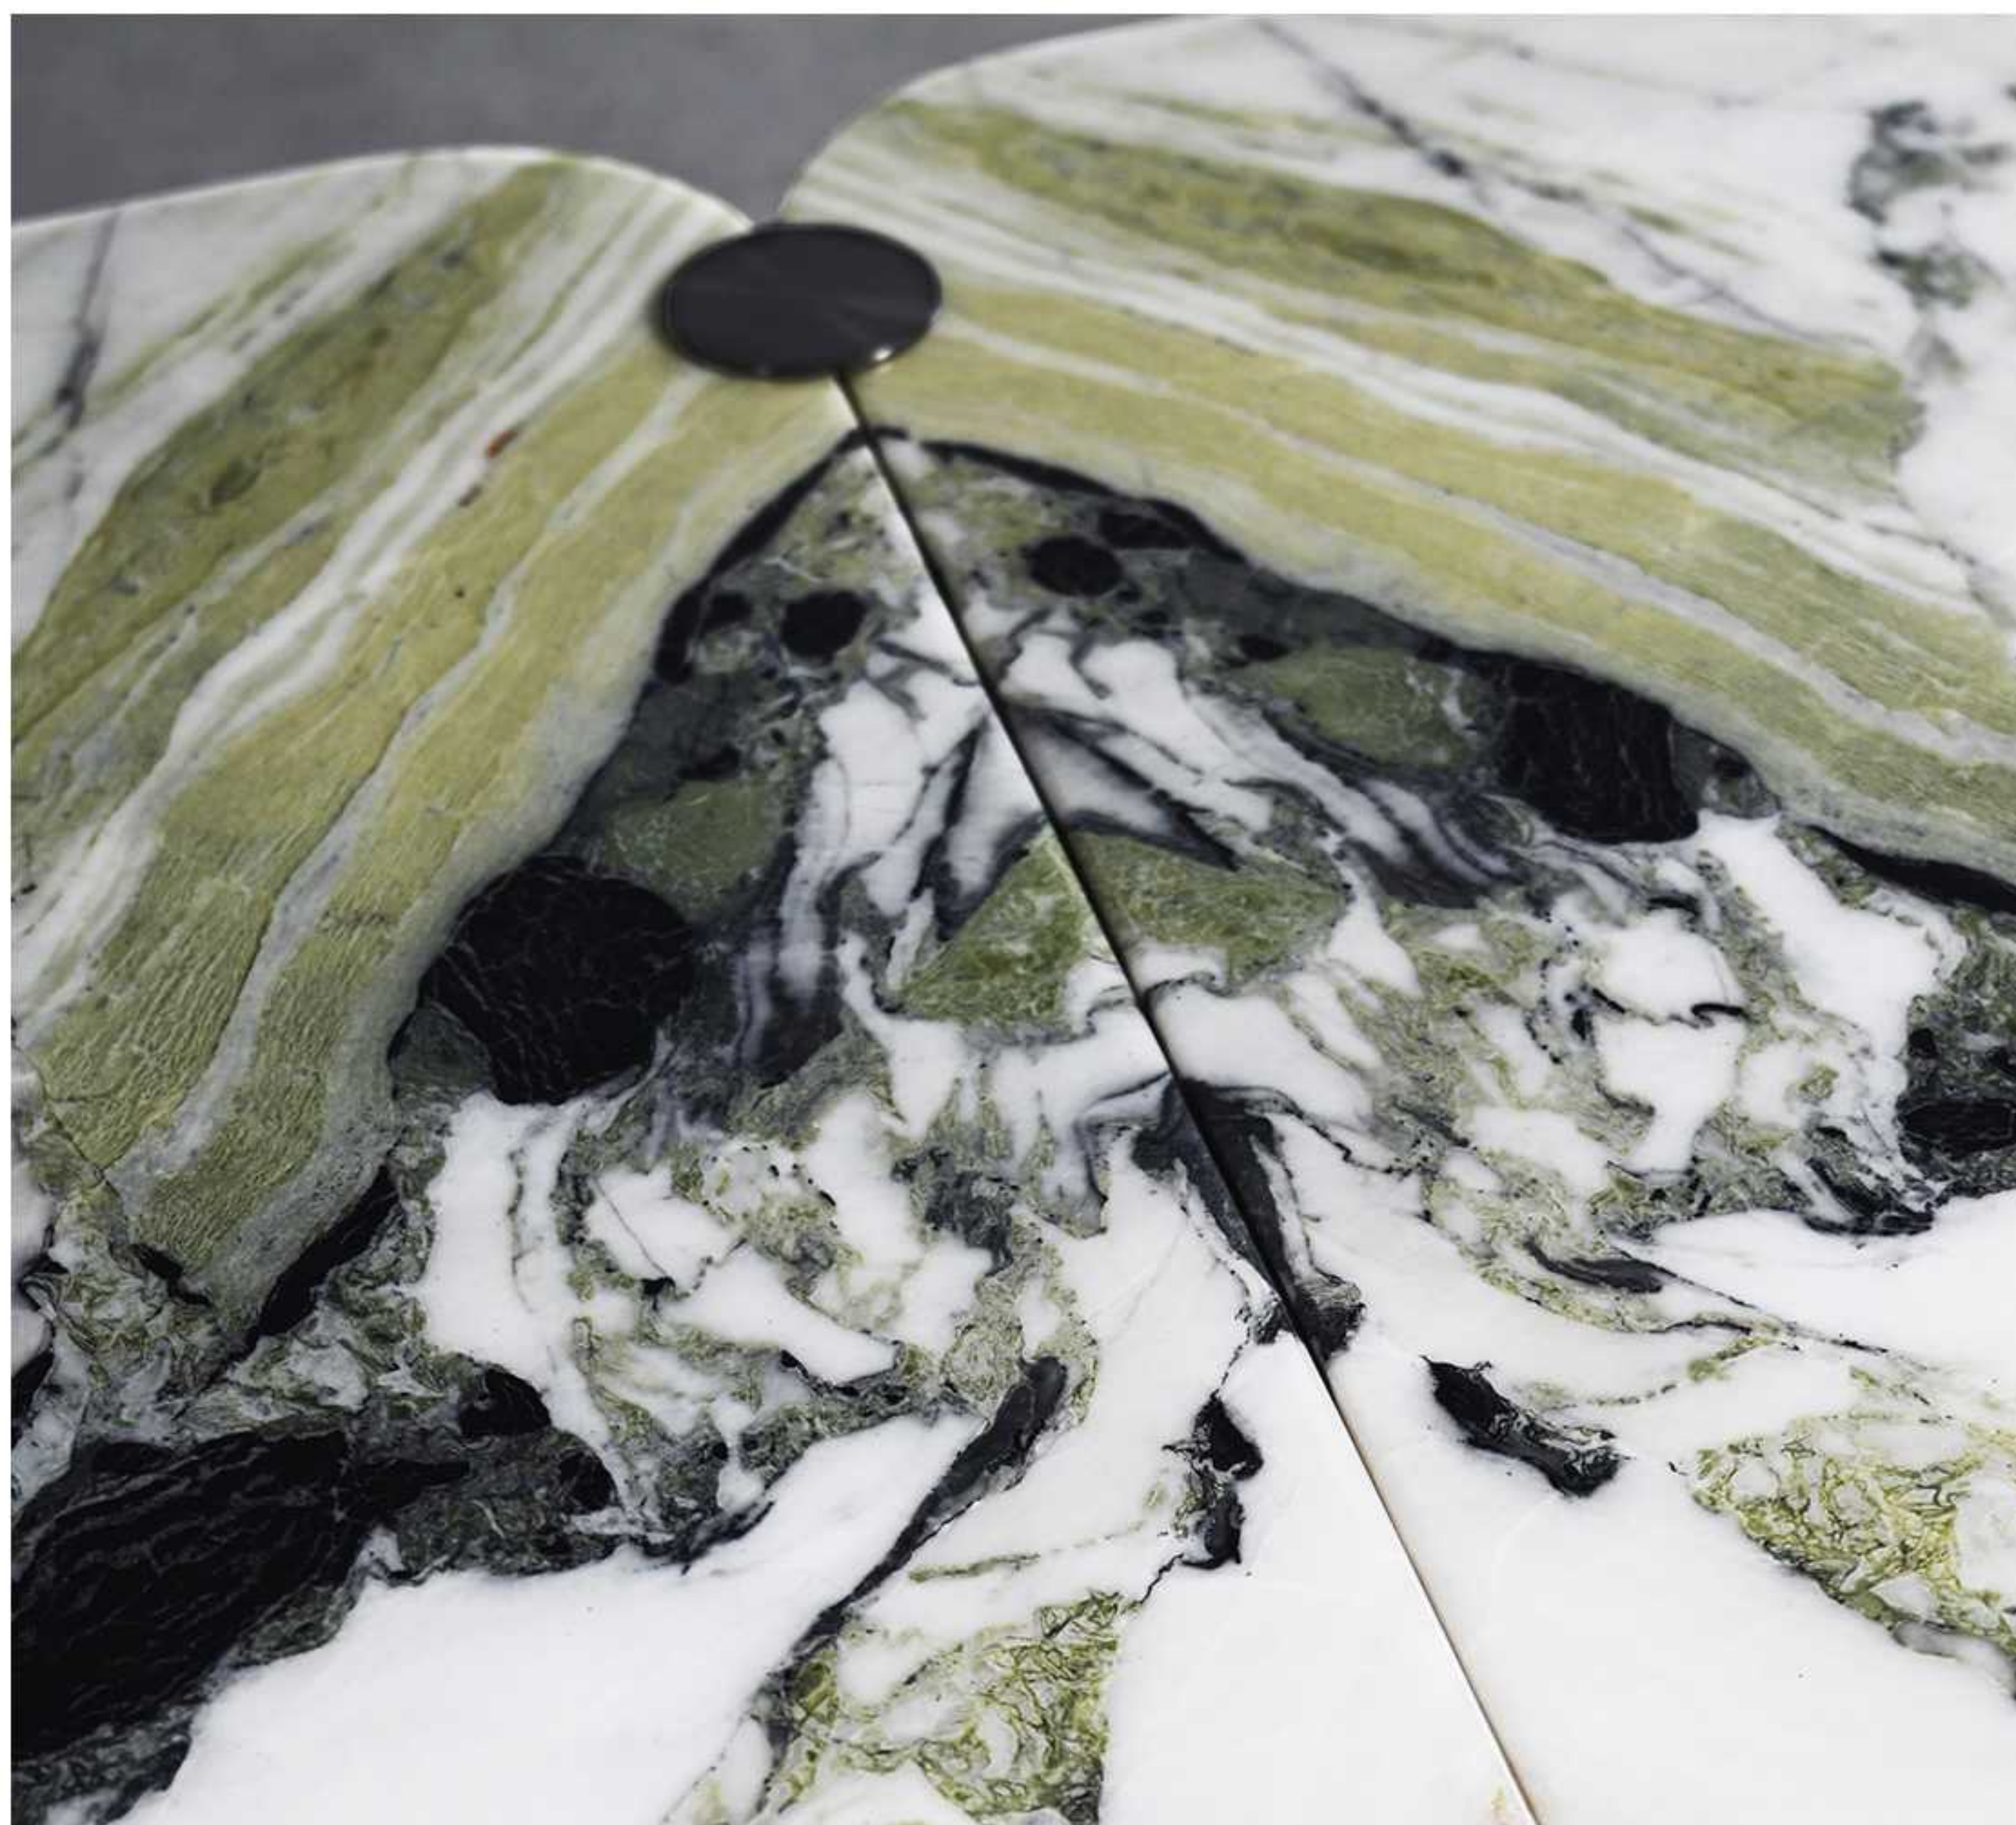

SIMPLE LINES, EXTRAVAGANT AND SIMPLE SHAPES COLLIDE WITH METAL,
WHICH IS TRUE, COMFORTABLE AND WITHOUT LOSING TEXTURE CREATE A FASHIONABLE, ELEGANT AND HIGH-QUALITY
ITALIAN FURNITURE LIFE

ARISTOCRATIC CHOICE SUITABLE FOR THE UPPER CLASS IN PURSUIT OF COMFORT